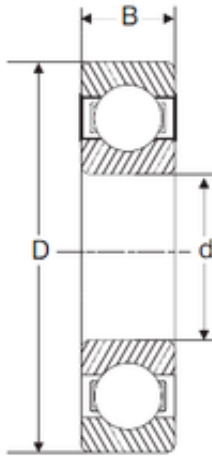

REXROTH BEARINGS DEVELOPMENT LTD

65 mm x 160 mm x 37 mm SIGMA 6413 deep groove ball bearings

Bearing No. 6413

| | |
|----------------|--------------|
| Size | 65x160x37 mm |
| Bore Diameter | 65 mm |
| Outer Diameter | 160 mm |
| Width | 37 mm |
| d | 65 mm |
| D | 160 mm |
| B | 37 mm |
| C | 37 mm |

6413 Bearing 2D drawings and 3D CAD models