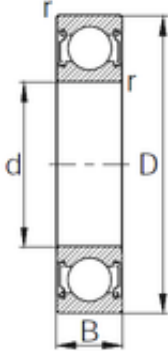

REXROTH BEARINGS DEVELOPMENT LTD

60 mm x 95 mm x 18 mm KBC 6012ZZ deep groove ball bearings

Bearing No. 6012ZZ

Size	60x95x18 mm
Bore Diameter	60 mm
Outer Diameter	95 mm
Width	18 mm
d	60 mm
D	95 mm
B	18 mm
C	18 mm
r	1.1 mm
Weight	0.412 Kg
Basic dynamic load rating (C)	29,4 kN
Basic static load rating (C0)	23,2 kN

6012ZZ Bearing 2D drawings and 3D CAD models