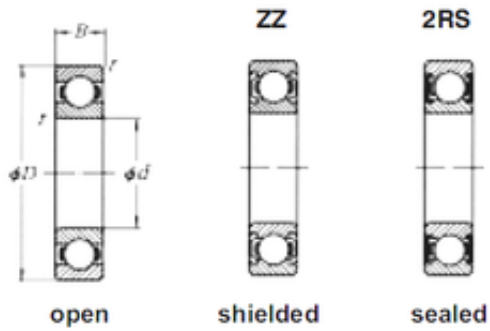

REXROTH BEARINGS DEVELOPMENT LTD

55 mm x 90 mm x 18 mm Loyal 6011 deep groove ball bearings

Bearing No. 6011

Size	55x90x18 mm
Bore Diameter	55 mm
Outer Diameter	90 mm
Width	18 mm
d	55 mm
D	90 mm
B	18 mm
C	18 mm

6011 Bearing 2D drawings and 3D CAD models