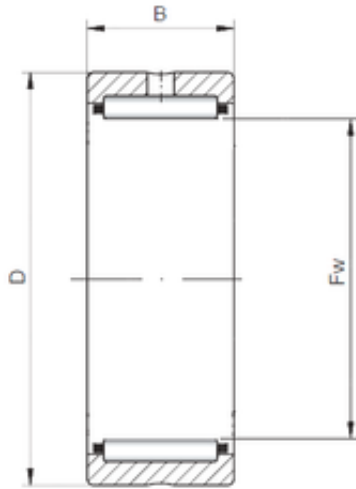

REXROTH BEARINGS DEVELOPMENT LTD

Loyal RNA6905 needle roller bearings

Bearing No. RNA6905

Size	30x42x30 mm
Bore Diameter	30 mm
Outer Diameter	42 mm
Width	30 mm
Fw	30 mm
D	42 mm
C	30 mm
Weight	0,11 Kg
Basic dynamic load rating (C)	38 kN
Basic static load rating (C0)	62 kN
(Grease) Lubrication Speed	8500 r/min

RNA6905 Bearing 2D drawings and 3D CAD models