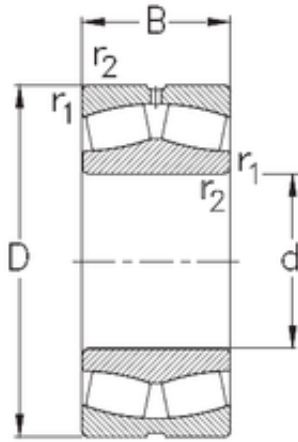

## REXROTH BEARINGS DEVELOPMENT LTD

220 mm x 400 mm x 144 mm NKE 23244-MB-W33 spherical roller bearings

Bearing No. 23244-MB-W33

Size	220x400x144 mm
Bore Diameter	220 mm
Outer Diameter	400 mm
Width	144 mm
d	220 mm
D	400 mm
B	144 mm
C	144 mm
r1 min.	4 mm
r2 min.	4 mm
Weight	83 Kg
Basic dynamic load rating (C)	2040 kN
Basic static load rating (C0)	3290 kN
Limiting speed	1500 r/min
Calculation factor (e)	0,36
Calculation factor (Y0)	1,8
Calculation factor (Y1)	1,9

23244-MB-W33 Bearing 2D drawings and 3D CAD models