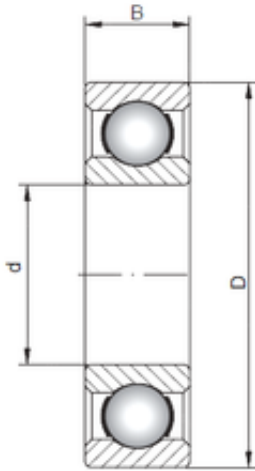

# REXROTH BEARINGS DEVELOPMENT LTD

20 mm x 42 mm x 12 mm ISO 6004 deep groove ball bearings

Bearing No. 6004

Size	20x42x12 mm
Bore Diameter	20 mm
Outer Diameter	42 mm
Width	12 mm
d	20 mm
D	42 mm
B	12 mm
C	12 mm

6004 Bearing 2D drawings and 3D CAD models