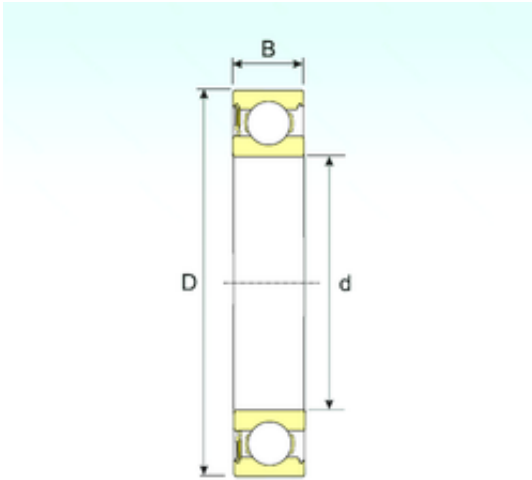

REXROTH BEARINGS DEVELOPMENT LTD

150 mm x 225 mm x 35 mm ISB 6030-RS deep groove ball bearings

Bearing No. 6030-RS

| | |
|-------------------------------|---------------|
| Size | 150x225x35 mm |
| Bore Diameter | 150 mm |
| Outer Diameter | 225 mm |
| Width | 35 mm |
| d | 150 mm |
| D | 225 mm |
| B | 35 mm |
| C | 35 mm |
| Weight | 4,8 Kg |
| Basic dynamic load rating (C) | 122,5 kN |
| Basic static load rating (C0) | 122,5 kN |

6030-RS Bearing 2D drawings and 3D CAD models