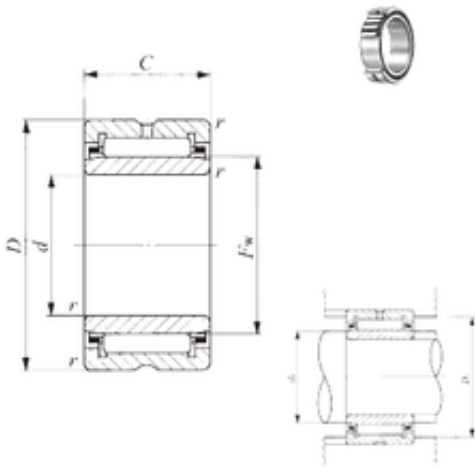

REXROTH BEARINGS DEVELOPMENT LTD

140 mm x 190 mm x 50 mm IKO NA 4928
needle roller bearings

Bearing No. NA 4928

Size	140x190x50 mm
Bore Diameter	140 mm
Outer Diameter	190 mm
Width	50 mm
d	140 mm
Fw	160 mm
D	190 mm
B	50 mm
C	50 mm
r min.	1,5 mm
da min.	148 mm
da max	158 mm
Da max.	182 mm
S	2,5 mm
Weight	4,29 Kg
Basic dynamic load rating (C)	224 kN
Basic static load rating (C0)	580 kN

NA 4928 Bearing 2D drawings and 3D CAD models