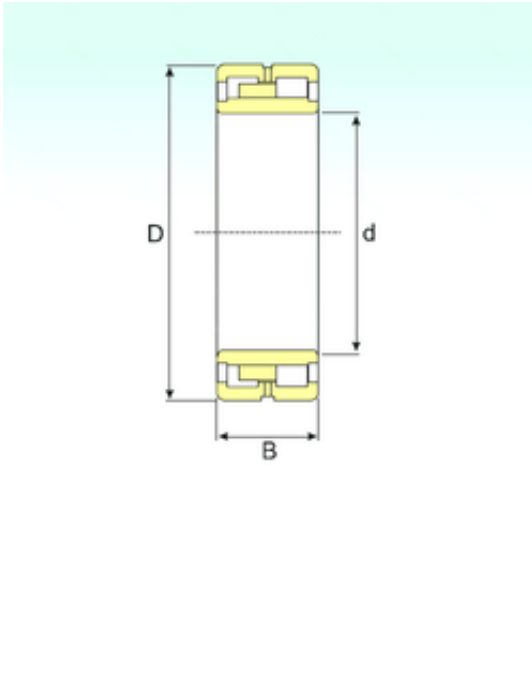

REXROTH BEARINGS DEVELOPMENT LTD

NNU 4928 SPW33 Bearing 2D drawings and 3D CAD models

140 mm x 190 mm x 50 mm ISB NNU 4928
SPW33 cylindrical roller bearings

Bearing No. NNU 4928 SPW33

Size	140x190x50 mm
Bore Diameter	140 mm
Outer Diameter	190 mm
Width	50 mm
d	140 mm
D	190 mm
B	50 mm
C	50 mm
Weight	4,10 Kg
Basic dynamic load rating (C)	186,2 kN
Basic static load rating (C0)	392 kN
(Grease) Lubrication Speed	3880 r/min