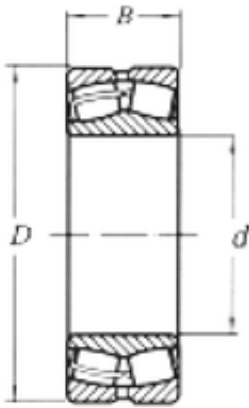

REXROTH BEARINGS DEVELOPMENT LTD

110 mm x 170 mm x 45 mm Loyal 23022MW33
spherical roller bearings

Bearing No. 23022MW33

Size	110x170x45 mm
Bore Diameter	110 mm
Outer Diameter	170 mm
Width	45 mm
d	110 mm
D	170 mm
B	45 mm
C	45 mm

23022MW33 Bearing 2D drawings and 3D CAD models